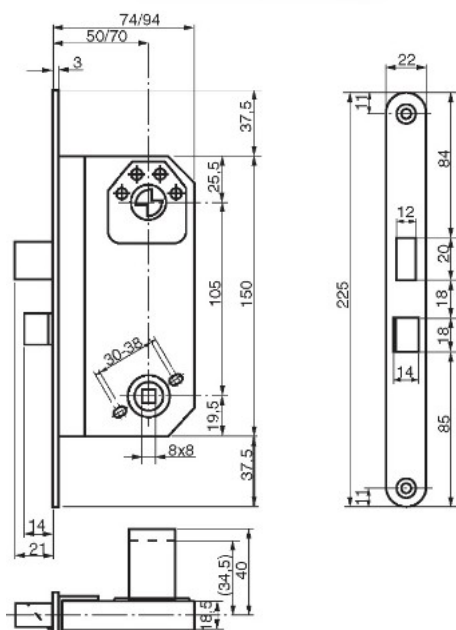

PRODUCT SHEET

Description:

Mortise Door Lock 565, Right, 50mm Backset, W/Striker, Latch & Deadbolt 90DG Turn, Lock Body: 150x75mm, Front Plate, 22x225mm - SS-Look, Distance Between Axes: 105mm, For, Scandinavian Cylinders, F/Exterior & Interior Doors

Item number:

14.60.075-0

Units	Box	Carton	HS Code	Barcode
Pcs.			8301300000	
				5704866522472

SISO A/S

Mileparken 11
DK-2740 Skovlunde
Denmark
VAT: 24786013

Phone +45 45 830 900

www.siso.dk
siso@siso.dk

Danske Bank
Nytorv Branch
Copenhagen
SWIFT: DABADKKK